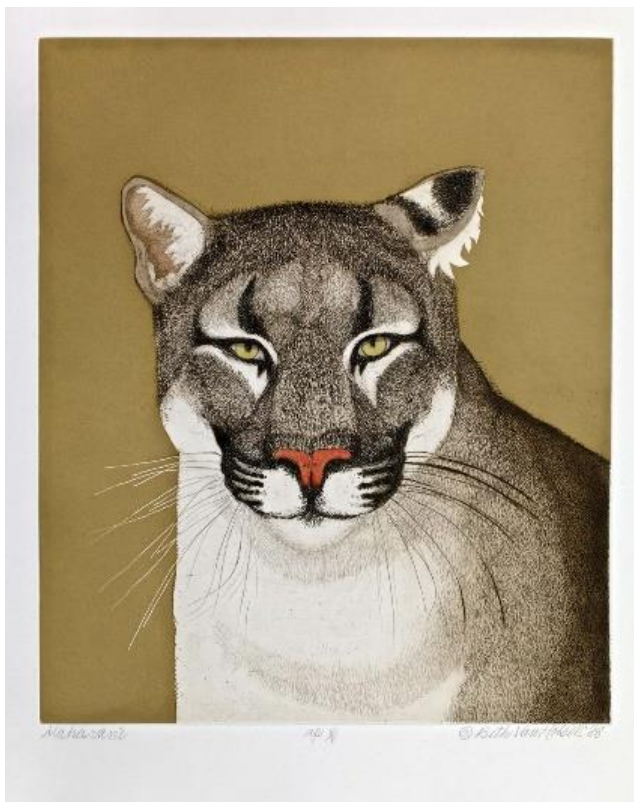

## Create Your Own Pet Portrait

Beth Van Hoesen is known for her realistic and highly expressive portraits of fauna, though she created landscape prints and images of flora as well. Van Hoesen received the Award of Honor in Graphics from the San Francisco Arts Commission, and a Distinguished Artist's Award from the California Society of Printmakers. Celebrate Women's History Month by taking inspiration from Beth Van Hoesen's piece, *Maharani*, as you create your own pet / animal portrait.

### Beth Van Hoesen

*Maharani*, 1988

Hand-colored aquatint, etching, drypoint,  
and watercolor

Artist's Proof, edition V/V

15 3/8 x 12 3/4 inches

Racine Art Museum, Gift of the E. Mark Adams  
and Beth Van Hoesen Adams Trust